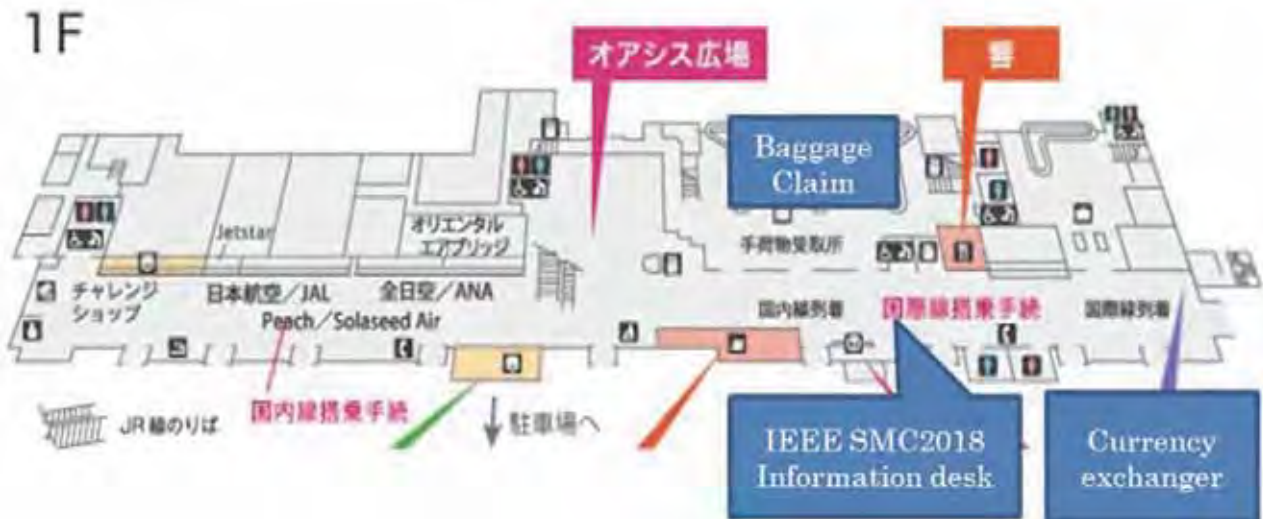

From Convention Center to Miyazaki Airport/Miyazaki Station

Day	Route	Time Table								
Sun Oct. 7	Sheraton Grande Ocean Resort/ Seagaia Convention Center	12:30	15:30	19:00	20:00	21:00				
	Miyazaki Station	13:00	16:00	19:30	20:30	21:30				
Mon Oct. 8	Sheraton Grande Ocean Resort/ Seagaia Convention Center	18:30	20:10							
	Miyazaki Station (East exit)	19:00	20:40							
Tue Oct. 9	Sheraton Grande Ocean Resort/ Seagaia Convention Center	18:30	21:20							
	Miyazaki Station (East exit)	19:00	21:50							
Wed Oct. 10	Sheraton Grande Ocean Resort/ Seagaia Convention Center	12:00	16:00	17:30						
	Miyazaki Station (East exit)	12:30	16:30	18:00						
	Miyazaki Airport	13:00	17:00	18:30						

Free Conference Shuttle Bus (Miyazaki Airport - JR Miyazaki Station - Conference Venue) Pickup & Drop-off Locations

Miyazaki Airport

Miyazaki Airport, Arrival Floor(1F), “SMC Information desk”

Opening time: Saturday, October 6, 13:00 - 21:00

Sunday, October 7, 9:00 – 17:00

Miyazaki Station

Miyazaki Station (East Exit)

Convention Center (Sheraton Grande Ocean Resort)

Sheraton Grande Ocean Resort/Seagaia Convention Center

Main entrance gate, 1F, Seagaia Convention Center

Sheraton Grande Ocean Resort is connected to Seagaia Convention Center.